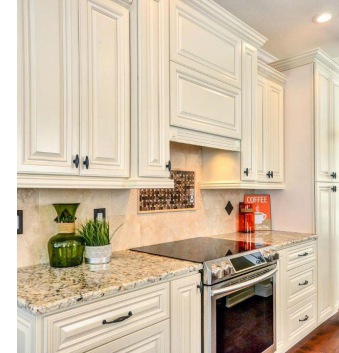

ABOUT Eon Cabinetry

Eon Cabinetry is where your dream kitchen and bathroom come to life. We offer a beautiful selection of solid wood cabinets for your kitchen and bathroom. We believe that success comes from customer satisfaction. Therefore, our goal is to provide customers with quality cabinets at a affordable price in an efficient way. To meet our goal, we have a showroom to demonstrate our finest products and designs. Our company also has over 26,000 SF of warehouse space to keep our products in stock. This allows you to place an order and schedule a pickup/delivery at your earliest convenience. The taste of happiness begins with your newly renovated kitchen.

Our Products:
All of our cabinets are 100% wood that consist of Maple and Birch. Eon Cabinetry offers 7 unique door styles each with designer selected colors in stock. All of them are Solid wood fronts and plywood boxes stained in the same color exterior. Most of the drawers are also solid-wood and dovetail constructed. We offer the top of the line hardware: full-extension heavy duty glides, soft close glides, and 6 way adjustable hinges. There are absolutely NO particle boards. Our company also partnered with granite counter-top specialists to help you select and complete the project to your liking.

Our Services:
Eon Cabinetry offers a complete design service including the measuring of the kitchen or bath and computer generated 3D design. We offer quality installation and fabrication services for all of our products with quick turnaround time.

ESPRESSO

BRISTOL MOCHA

CAFE SHAKER

MODERN WHITE