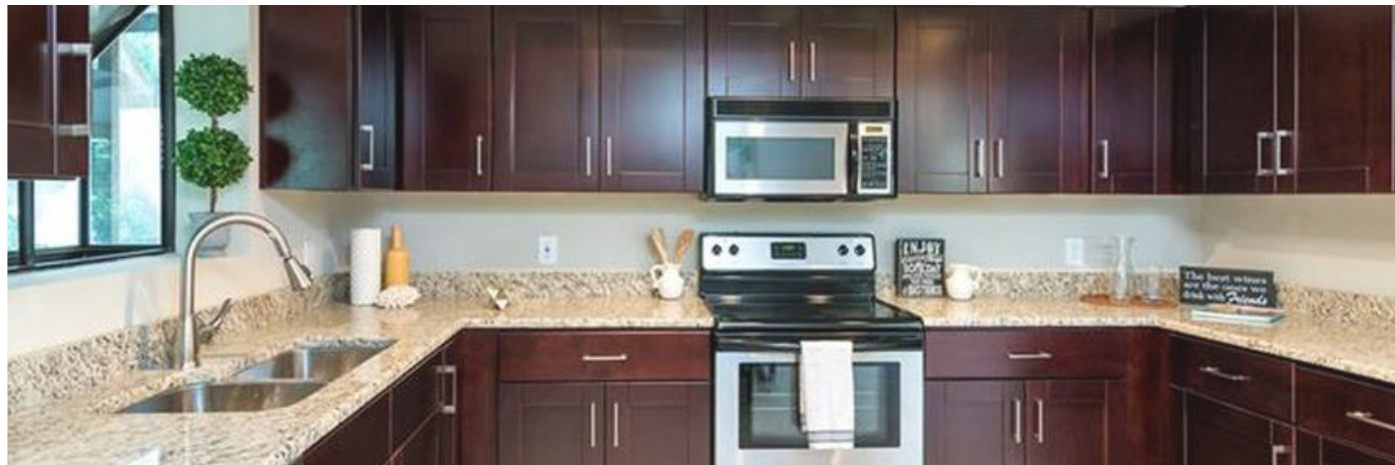

# Eon Cabinetry

*The Taste Of Happiness Begins Here.*

# ABOUT Eon Cabinetry

Eon Cabinetry is where your dream kitchen and bathroom come to life. We offer a beautiful selection of solid wood cabinets for your kitchen and bathroom. We believe that success comes from customer satisfaction. Therefore, our goal is to provide customers with quality cabinets at a affordable price in an efficient way. To meet our goal, we have a showroom to demonstrate our finest products and designs. Our company also has over 26,000 SF of warehouse space to keep our products in stock. This allows you to place an order and schedule a pickup/delivery at your earliest convenience. The taste of happiness begins with your newly renovated kitchen.

**Our Products:**  
All of our cabinets are 100% wood that consist of Maple and Birch. Eon Cabinetry offers 7 unique door styles each with designer selected colors in stock. All of them are Solid wood fronts and plywood boxes stained in the same color exterior. Most of the drawers are also solid-wood and dovetail constructed. We offer the top of the line hardware: full-extension heavy duty glides, soft close glides, and 6 way adjustable hinges. There are absolutely NO particle boards. Our company also partnered with granite counter-top specialists to help you select and complete the project to your liking.