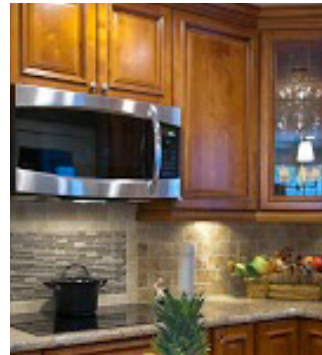

SKYLINE GREY

BRISTOL MOCHA