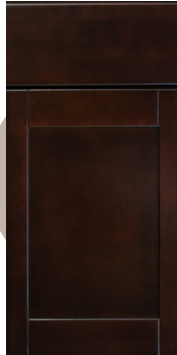

Our Products:
All of our cabinets are 100% wood that consist of Maple and Birch. Eon Cabinetry offers 7 unique door styles each with designer selected colors in stock. All of them are Solid wood fronts and plywood boxes stained in the same color exterior. Most of the drawers are also solid-wood and dovetail constructed. We offer the top of the line hardware: full-extension heavy duty glides, soft close glides, and 6 way adjustable hinges. There are absolutely NO particle boards. Our company also partnered with granite counter-top specialists to help you select and complete the project to your liking.

Our Services:
Eon Cabinetry offers a complete design service including the measuring of the kitchen or bath and computer generated 3D design. We offer quality installation and fabrication services for all of our products with quick turnaround time.

ESPRESSO